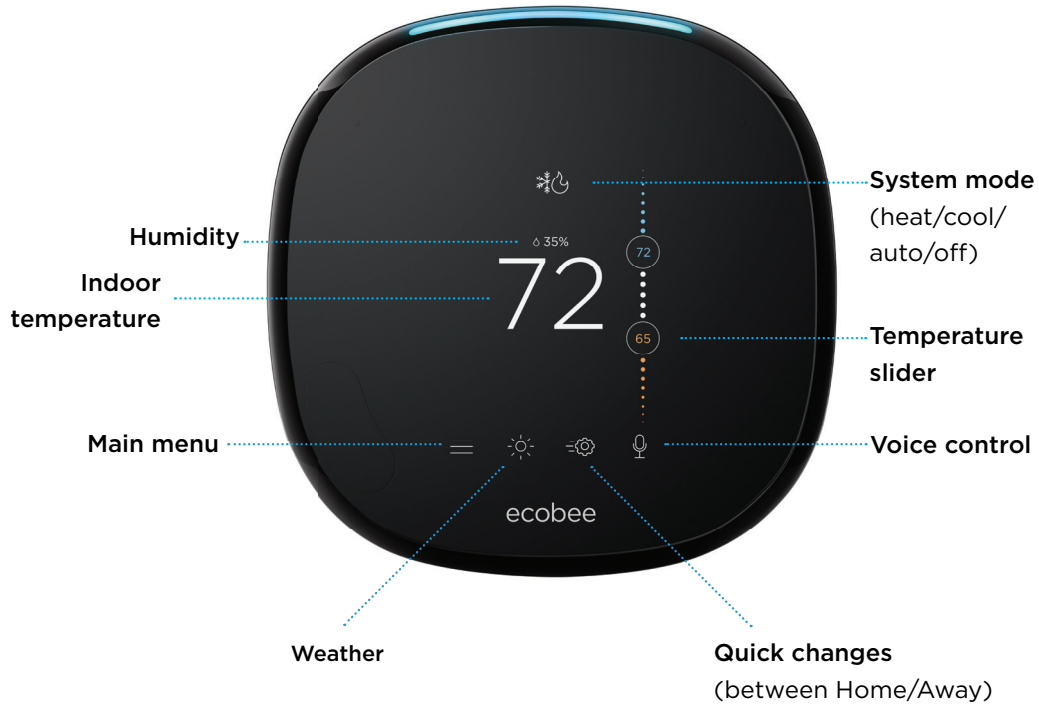

FEATURES

Built-in Alexa Voice Service*
Occupancy Detection
Proximity Sensing
HomeKit Enabled*

WHAT'S IN THE BOX

- ecobee4 thermostat
- ecobee4 mounting plate
- Room sensor with detachable stand
- Install guide
- Room sensor manual
- Wire labels
- Voice card
- Screws and drywall plugs
- Power Extender Kit***
- Trim Plate***

Power Extender Kit
Length: 44mm
Width: 44mm
Depth: 20mm

Room Sensor
Length: 44mm
With stand: 54mm
Width: 44mm
Depth: 20mm

WORKS WITH

With a room sensor and built-in Amazon Alexa Voice Service, ecobee4 is more than a smart thermostat.

DO MORE WITH YOUR DAY

With Amazon Alexa Voice Service built inside, you can ask ecobee4 to perform the many ‘skills’ that come with Alexa. Ask ecobee4 to adjust the temperature, read the news, order your groceries, and more. Far-field voice technology means it can listen to and respond to your commands even from across the room.